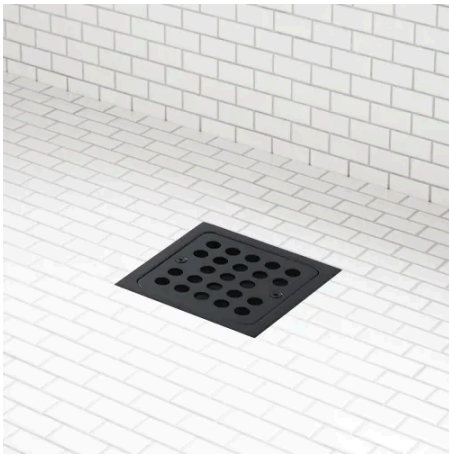

Qty: 1

Signature Hardware SH4001

Accufit 4001 Series 1/2" Pressure Balanced Rough-In Valve With Stops

Finish: N/A

Qty: 1

Signature Hardware SH608MB

FundamentALL 4-1/2" Square Shower Drain

Finish: Matte Black