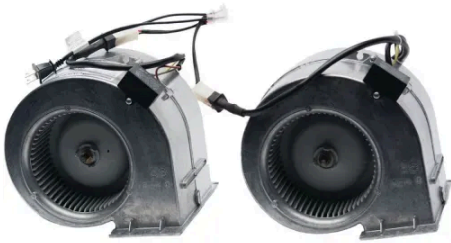

Finish: N/A

Qty: 1

Wolf PL462212

Professional Series 48 Inch Wide Wall Mounted Range Hood Liner - Blower Sold Separately

Finish: Stainless

Qty: 1

Wolf 814423

1200 CFM Internal Range Hood Blower