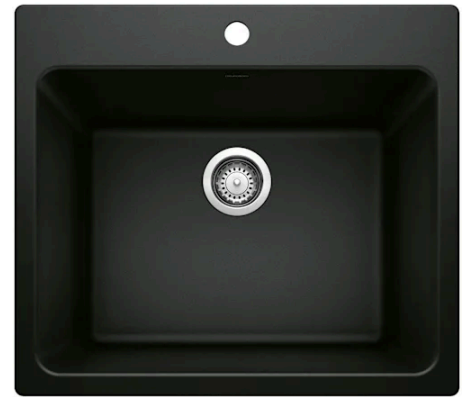

Blanco 442924

Liven 25" Dual Mount Single Basin SILGRANIT Laundry Sink

Finish: Coal Black

Qty: 1