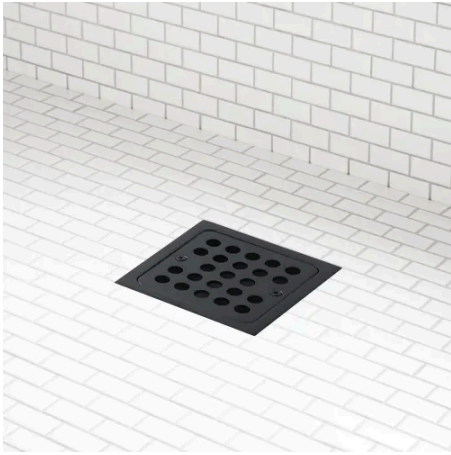

Signature Hardware SH608MB

FundamentALL 4-1/2" Square Shower Drain

Finish: Matte Black

Qty: 1